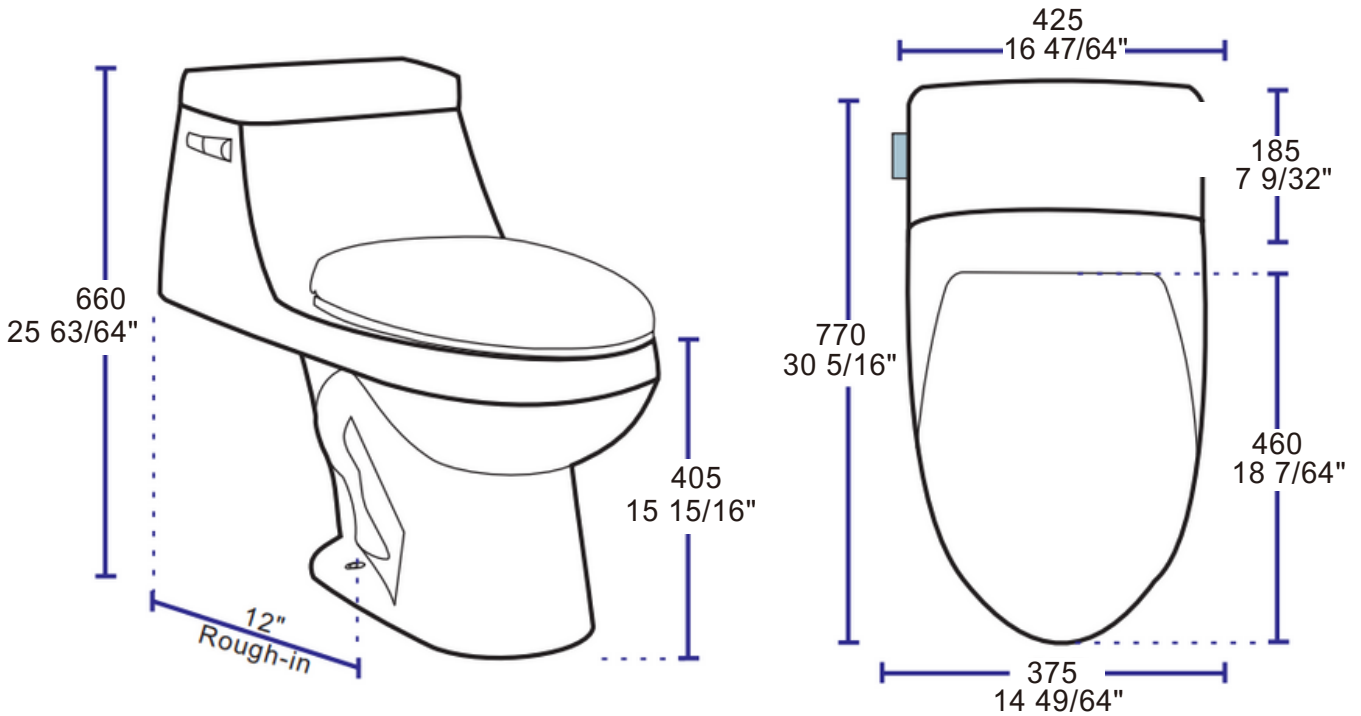

PL-12228
Vortex Series
Toilet

Features

- Sleek One-Piece Design
- High-Efficiency, Low Consumption Single Flush
- Soft-Close Seat

Material

- Vitreous China

Available Color/Finishes
Intended for reference only

Technical Information

All product dimensions are nominal

Size: 30 5/16" x 16 47/64" x 25 63/64"

Seat Height: 15 15/16"

Trapway: 2" Fully Glazed

Rough-In: 12"

Flush Type: High-Efficiency, Low Consumption
Single Flush (1.28 gpf)